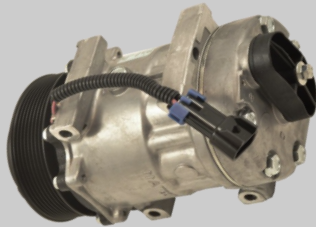

Ultra Duty Compressors

6513071

7H15; 8 Groove; 12 Volt; 119mm Clutch
Horizontal Fitting
Reference #: 4075

6512885

7H15; 8 Groove; 12 Volt;
Vertical Pad Fitting
Reference #: 4077

6512880

7H15; 6 Groove 125mm; 12
Volt; Vertical Pad Fitting
Reference #: 4079

6512886

7H15; 6 Groove; 12 Volt;
Vertical Fitting
Reference #: 4080

6512811

7H15; 8 Groove 119mm;
12 Volt; Horizontal Fitting
Reference #: 4314

6512780

7H15; 12 Groove; 12 Volt;
Vertical Pad Fitting
Reference #: 4370

6512829

7H15; 4.7 Dia 8 Groove; 12 Volt;
Vertical Fitting
Reference #: 4398

6512874

Direct Mount; 12V; 7 Groove;
Horizontal Pad Fittings
Reference #: 4577