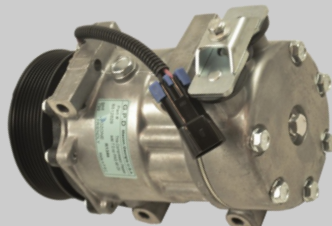

Ultra Duty Compressors

6513071

7H15; 8 Groove; 12 Volt; 119mm Clutch
Horizontal Fitting
Reference #: 4075

6512885

7H15; 8 Groove; 12 Volt;
Vertical Pad Fitting
Reference #: 4077

6512880

7H15; 6 Groove 125mm; 12
Volt; Vertical Pad Fitting
Reference #: 4079

6512886

7H15; 6 Groove; 12 Volt;
Vertical Fitting
Reference #: 4080

6512811

7H15; 8 Groove 119mm;
12 Volt; Horizontal Fitting
Reference #: 4314

6512780

7H15; 12 Groove; 12 Volt;
Vertical Pad Fitting
Reference #: 4370

6512829

7H15; 4.7 Dia 8 Groove; 12 Volt;
Vertical Fitting
Reference #: 4398

6512874

Direct Mount; 12V; 7 Groove;
Horizontal Pad Fittings
Reference #: 4577