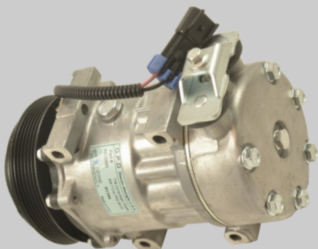

Ultra Duty Compressors

6513071

7H15; 8 Groove; 12 Volt; 119mm Clutch
Horizontal Fitting
Reference #: 4075

6512885

7H15; 8 Groove; 12 Volt;
Vertical Pad Fitting
Reference #: 4077

6512880

7H15; 6 Groove 125mm; 12
Volt; Vertical Pad Fitting
Reference #: 4079

6512886

7H15; 6 Groove; 12 Volt;
Vertical Fitting
Reference #: 4080

6512811

7H15; 8 Groove 119mm;
12 Volt; Horizontal Fitting
Reference #: 4314

6512780

7H15; 12 Groove; 12 Volt;
Vertical Pad Fitting
Reference #: 4370

6512829

7H15; 4.7 Dia 8 Groove; 12 Volt;
Vertical Fitting
Reference #: 4398

6512874

Direct Mount; 12V; 7 Groove;
Horizontal Pad Fittings
Reference #: 4577