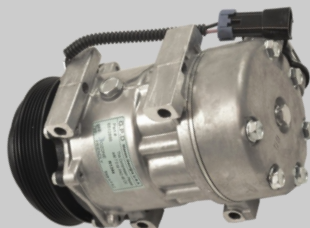

Ultra Duty Compressors

6513071

7H15; 8 Groove; 12 Volt; 119mm Clutch
Horizontal Fitting
Reference #: 4075

6512885

7H15; 8 Groove; 12 Volt;
Vertical Pad Fitting
Reference #: 4077

6512880

7H15; 6 Groove 125mm; 12
Volt; Vertical Pad Fitting
Reference #: 4079

6512886

7H15; 6 Groove; 12 Volt;
Vertical Fitting
Reference #: 4080

6512811

7H15; 8 Groove 119mm;
12 Volt; Horizontal Fitting
Reference #: 4314

6512780

7H15; 12 Groove; 12 Volt;
Vertical Pad Fitting
Reference #: 4370

6512829

7H15; 4.7 Dia 8 Groove; 12 Volt;
Vertical Fitting
Reference #: 4398

6512874

Direct Mount; 12V; 7 Groove;
Horizontal Pad Fittings
Reference #: 4577