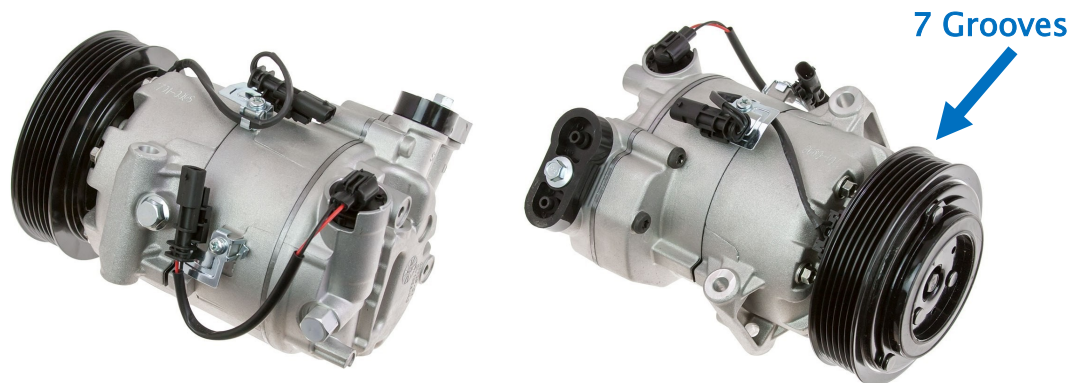

2011 Chevrolet Cruze

Compressor Options: 6512820 and 6512822

gpd offers two compressor options for the 2011 Chevrolet Cruze 1.4L, a standard model compressor replacement and an Eco model compressor replacement.

- gpd compressor 6512822 is suited for the 2011 Chevrolet Cruze 1.4L standard model.

6512822 (Standard Model)

Constant drive compressor (always on).

- gpd compressor 6512820 is suited for the 2011 Chevrolet Cruze 1.4L Eco model. In addition to engine improvements and front end airflow design changes for improved fuel economy, the Eco model also features an electronically controlled variable drive compressor with a clutch that turns on/off vs. the standard model's constant drive version.

6512820 (Eco Model)

Clutch driven compressor (turns on/off)

gpd

Global Parts Distributors, LLC

TECH TIP

#164

gpdtechtips.com