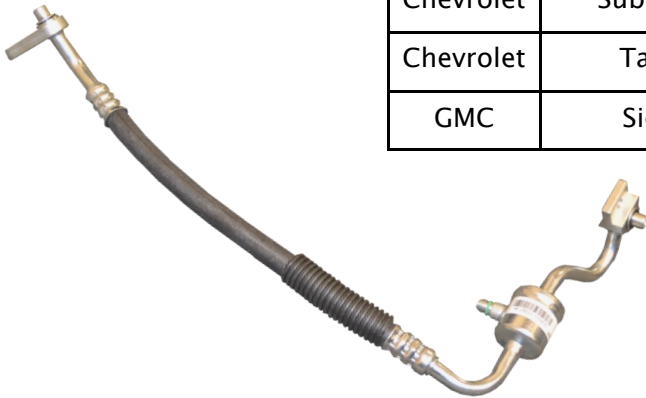

Must Stock Items!

#4812852

Steel Discharge Hose with Muffler

Make	Model	Year
Cadillac	Escalade	2015-2016
Chevrolet	Silverado	2014-2016
Chevrolet	Suburban	2015-2018
Chevrolet	Tahoe	2015-2018
GMC	Sierra	2014-2016

#4813293

Aluminum Discharge Hose without Muffler

Make	Model	Year
Cadillac	Escalade	2015-2016
Chevrolet	Silverado	2014-2016
Chevrolet	Suburban	2015-2018
Chevrolet	Tahoe	2015-2018
GMC	Sierra	2014-2016

#6513078